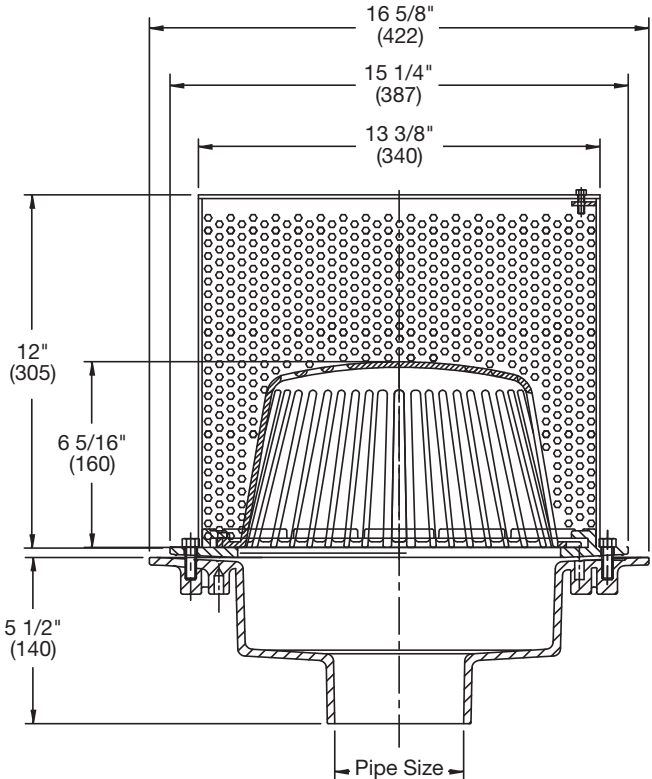

### Specification

Watts GRD-610 epoxy coated cast iron green roof large planter drain with flashing clamp, self-locking aluminum dome, perforated stainless steel gravel guard with secured solid cover, and no hub (standard) outlet.

Pipe Sizing		
Suffix	Description	
2	2"(51) Pipe Size (NH Only)	<input type="checkbox"/>
3	3"(76) Pipe Size	<input type="checkbox"/>
4	4"(102) Pipe Size	<input type="checkbox"/>
5	5"(127) Pipe Size (NH Only)	<input type="checkbox"/>
6	6"(152) Pipe Size	<input type="checkbox"/>
8	8"(203) Pipe Size	<input type="checkbox"/>
10	10"(254) Pipe Size (NH Only)	<input type="checkbox"/>

**Deck Opening 14 1/2"(368)  
with Sump Receiver 18"(457)**