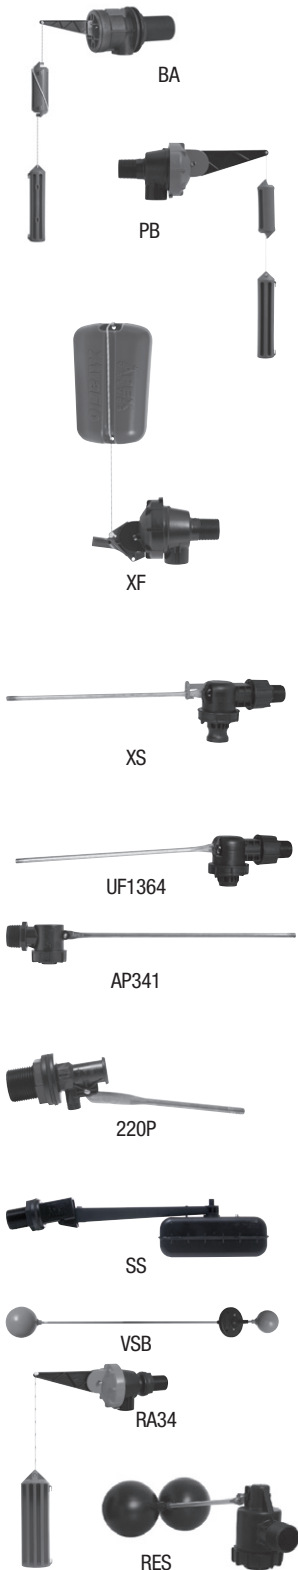

Xcess

XS134 US	88005630	3/4" & 1"	Trough Valve	098268160802	1	6.43	51.00
XS134LT US	88005631	3/4" & 1"	Trough Valve	098268160819	1	7.09	55.00
XS134SA US	88005632	3/4" & 1"	Trough Valve	098268160895	1	6.27	59.25

UltraFlo

UF134 US	88005634	3/4" & 1"	Trough Valve	098268160949	1	6.17	70.00

AP

AP341 US	88005635	3/4" & 1"	Trough Valve	098268160956	1	5.03	44.00

220P

220P12 US	88005640	1/2"	Trough Valve	098268161014	1	5.90	41.00
220P34 US	88005641	3/4"	Trough Valve	098268161069	1	5.90	41.00
220P1 US	88005642	1"	Trough Valve	098268161076	1	7.00	44.00

SpaceSaver

SS12 US	88005643	1/2"	Trough Valve	098268161083	1	3.59	41.00
SS34 US	88005644	3/4"	Trough Valve	098268161090	1	3.48	45.25

Visiball

VSB US	88005645	48"	Visiball water indicator	098268161106	1	3.90	319.00
PVSB EXT US	88005646	36"	Visiball extension tube	098268161113	1	0.64	139.00

RainAid

RA34 US	88005647	3/4"	Tank Valve	098268161120	1	0.97	124.50

Reservoir Valve

RES114 US	88005648	1-1/4"	Reservoir Valve	098268161151	1	2.70	136.00
RES112 US	88005649	1-1/2"	Reservoir Valve	098268161168	1	2.69	136.00
RES2 US	88005650	2"	Reservoir Valve	098268161205	1	2.73	136.00

*The wetted surface of this product contacted by consumable water contains less than 0.25% of lead by weight.

Consult factory for ordering code numbers of special models/options.