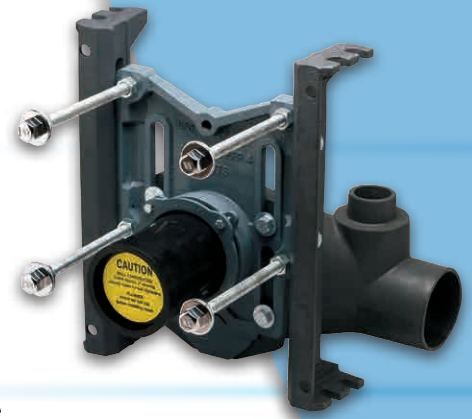

Watts ISCA-101

Industry Standard Water Closet Carriers Outperform Zurn® Models

In a third-party independent lab test by QAI Laboratories, Watts ISCA-101-R 3" and 4" water closet carriers, with their proprietary compression seal, outperformed both the Zurn Z1201-NR3 and Zurn Z1201-NR4 water closet carriers in carry distance tests.

- Watts ISCA-101-R with a compression connection and a 3" outlet had a weighted average carry distance of over two feet more than the comparable Zurn model with a 3" outlet.
- Watts ISCA-101-R with a compression connection and 4" outlet had a weighted average carry distance of 50.71 feet, nearly one foot more than the comparable Zurn model with a 4" outlet and almost 3 feet more than the 3" Zurn model.

The ISCA-101 Industry Standard single horizontal adjustable compression water closet carrier with epoxy coated cast iron fitting has been shown to provide greater weighted carry distances with 3" and 4" outlets. To ease installation, the ISCA-101 is designed with left, right, and double fittings, and for easy adjustment to standard and wheelchair height.

Features include:

- Compression connection epoxy coated cast iron fitting and foot supports for smooth finish and long life
- Single closet flexibility and no hub waste and no hub vent connections for easy installation
- Legs embossed with incremental markings to easily match height to commonly used fixtures
- Adjustable ABS nipple with integral test cap and neoprene bowl gasket for convenience