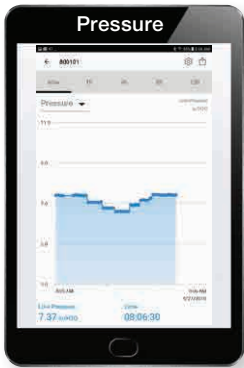

FloProTMMD

Gas Flow and Pressure Measurement System

Take the guesswork out of YOUR work

- Displays Real Time Data, Gas Pressure, Flow & BTUs
- No Need to Do The Math-It Does All Calculations
- Replaces The Need for Flowmeter, Manometer & Calculator
- Compatible with Natural Gas (NG) & Propane (LPG)

Go.dormont.com/flopromd

Dormont[®]
A WATTS Brand

Connect with Confidence®

Pressure Reading in "w.c.

Flow readings in Cubic Feet per Hour (CFH)

Heat Energy Capacity in BTU/Hr

User Friendly Features

- Ideal for servicing, diagnostics, and routine maintenance
- Easy installation with common, off-the-shelf tools

Verification and Data Collection

- Gas flow, capacity and pressure data are easily displayed and uploaded to FloPro™-MD app
- FloPro-MD app is easily downloadable to iOS or Android devices
- Proper installation or repair can be verified via a .csv data file that can be imported into excel and a report generated for your customer

- Natural Gas (NG) equipment: 15,000 to 325,000 BTU/Hr
- Propane (LPG) equipment: 15,000 to 500,000 BTU/Hr

Benefits

- Free app available from the Google Play™ or Apple® App Store® online stores.
- Compatible with Natural Gas (NG) and Propane (LPG) commercial kitchen appliances and equipment at specified flow rates
- Easily view real time and recorded data via user-friendly app
- Automatically converts gas flow rate (CFH) to capacity (BTU/hr)