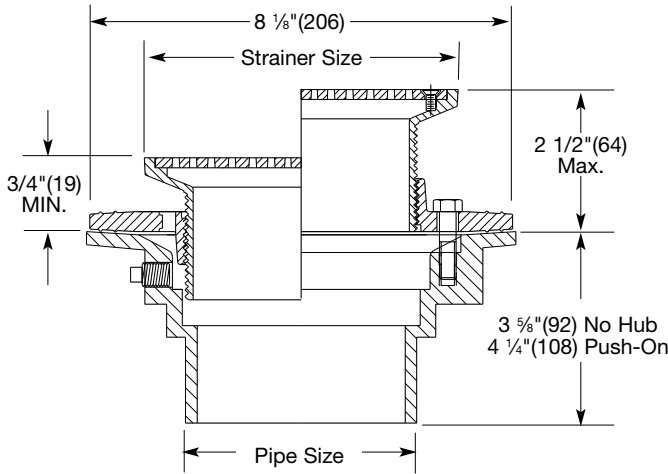

## FD15-R Cast Iron Adjustable Floor Drain with Round Strainer

### Specification

Watts Light Commercial FD15-R cast iron floor drain with reversible clamping collar, and adjustable round heel proof nickel bronze, ductile iron, or stainless steel strainer.

Call customer service if you need assistance with technical details.

PIPE SIZING		OPTIONS	
SUFFIX	DESCRIPTION	SUFFIX	DESCRIPTION
-2NH	2"(52) No Hub	-B	Sediment Bucket
-2PT	2"(52) Push-On	-BV	Backwater Valve
-3NH	3"(76) No Hub	-E	Strainer Extension
-3PT	3"(76) Push-On	-G	CI Round Funnel
-4NH	4"(102) No Hub	-GNB	NB Round Funnel
-4PT	4"(102) Push-On	-H	CI Oval Funnel
		-HNB	NB Oval Funnel
		-TPT	Tap Primer Tapping
		-VP	Vandal Proof Screws

STRAINER SIZE	
SUFFIX	DESCRIPTION
-5R	5"(127) Round Nickel Bronze
-5RDI	5"(127) Round Ductile Iron
-5RSS	5"(127) Round Stainless Steel
-6R	6"(152) Round Nickel Bronze
-6RSS	6"(152) Round Stainless Steel