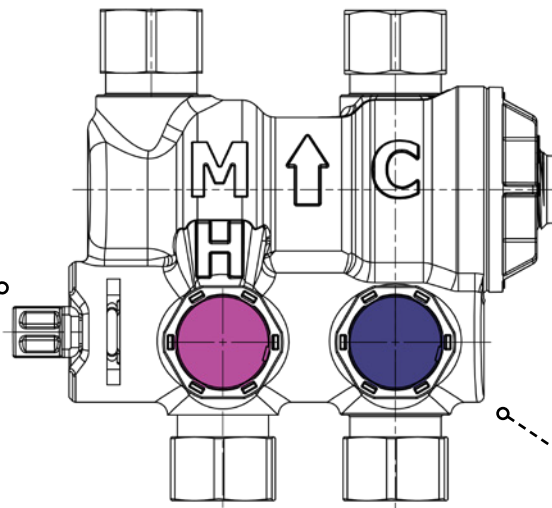

SEE IT. FIX IT.

Under Sink Guardian® with NEW Cross Sense™ Indicator

Spec the *First Ever*
Sustainable & Low
Maintenance Mixing Valve

SPEC LESS WASTE
& MORE VALUE

WATTS®

A Patented Upgrade from the Innovators of the 4-Port Mixing Valve

Under Sink Guardian® with NEW Cross Sense™ Indicator

Your customers demand sustainable, easy-to-maintain water safety solutions. Strengthen your specs with the *first ever* diagnosable and in-line repairable point-of-use mixing valve—adding value for your customers and improving sustainability by reducing material waste.

QUICKLY REPAIR FOULED VALVES

Minimize maintenance for your clients with just one simple strainer cartridge replacement

EASILY IDENTIFY CROSS FLOW

Discover how the new Cross Sense™ indicator helps identify cross flow at a glance