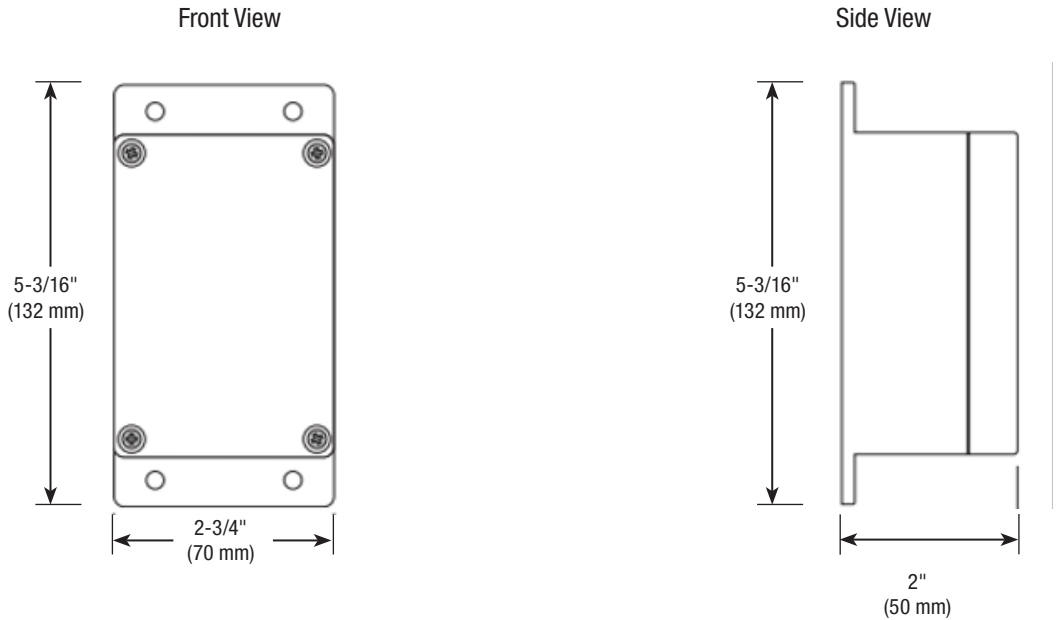

Submittal

Job _____ Designer _____ Contact _____

Wireless Mesh Outdoor Sensor 043

The tekmar Wireless Mesh Outdoor Sensor 043 provides outdoor temperature measurement for mesh compatible boiler controls without exterior wiring. The Wireless Mesh Outdoor Sensor 043 provides maximum accuracy supporting outdoor reset giving ultimate hydronic heating comfort.

CHARACTERISTIC	VALUE
Literature	IOM-T-043, ES-T-043, IS-T-WirelessMesh
Standards	FCC, IC, THREAD Certified Product
Enclosure	NEMA 4X
Dimensions	5-3/16" H x 2-3/4" W x 2" D (132 mm x 70 mm x 50 mm)
Operating Range	-40°F to 140°F (-40°C to 60°C)
Battery	2x Lithium AA
Packaged Weight	0.5 lbs (230 g)